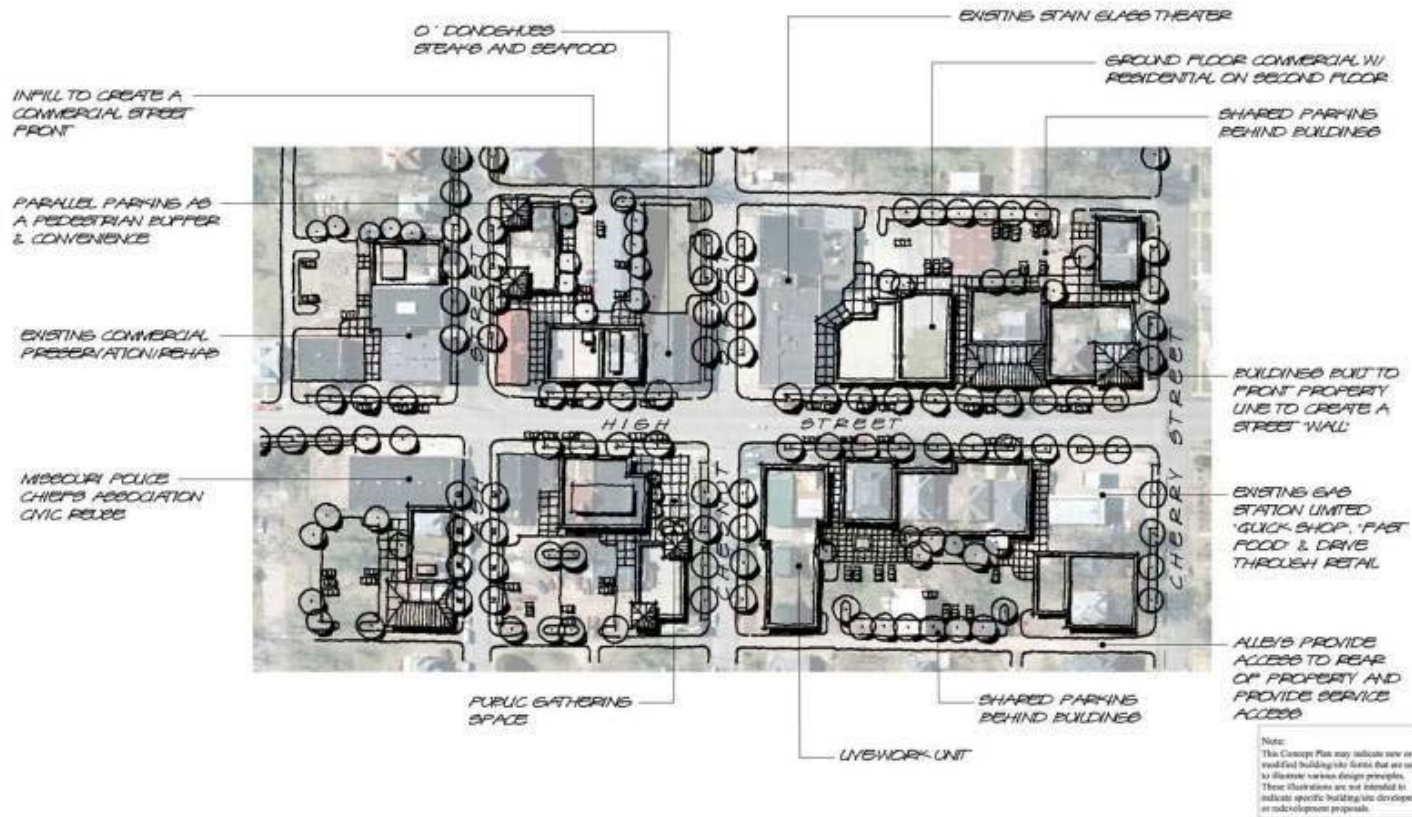

Central East Side Neighborhood Plan

The Plan

Central East Side
Neighborhood Plan

The City of Jefferson
and
The Jefferson City
Housing Authority

East High Street Business
District Concept Plan

East High Street Business District

13

asla
awards program
2005